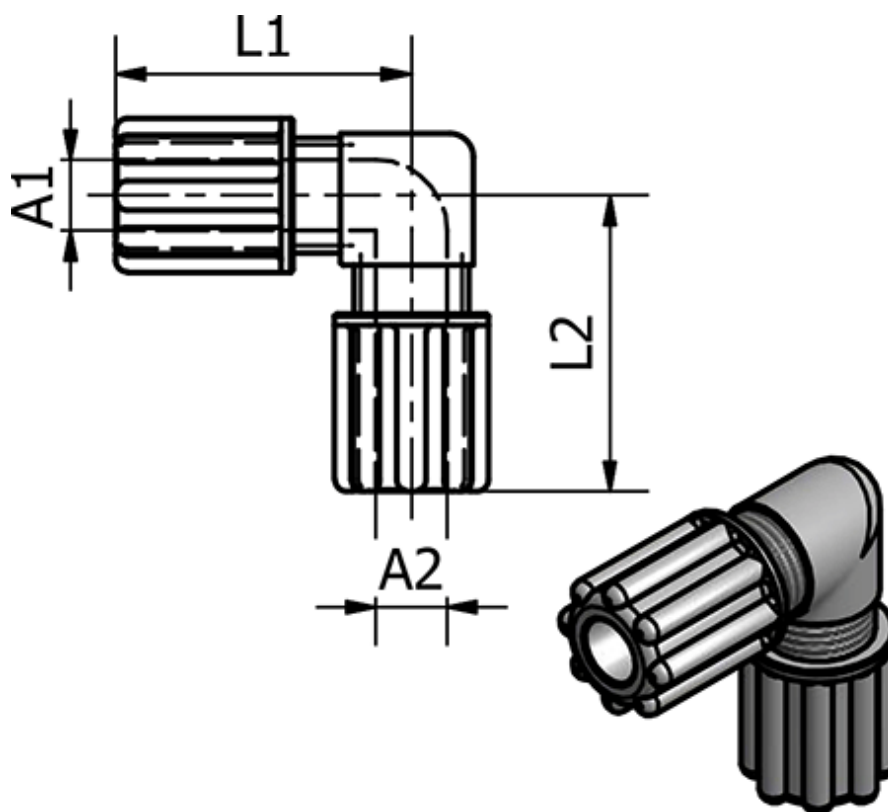

Article number: 58614012

Description: Push-on 140.12, Ø6/8, Ø6/8
Angle

Measures

Ext. Hose Diameter A1 = 6/8

Ext. Hose Diameter A2 = 6/8

L1 = 29

L2 = 29